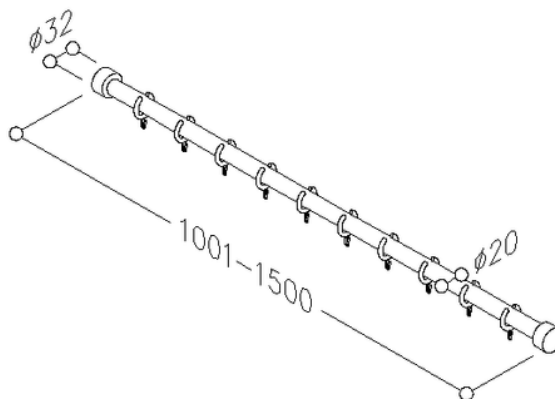

NORMBAU GmbH
Schwarzwaldstraße 15
77871 Renchen/Germany
Telefon +49(0)7843 / 704 - 0
Telefax +49(0)7843 / 704 - 43
www.normbau.de · normbau@allegion.com